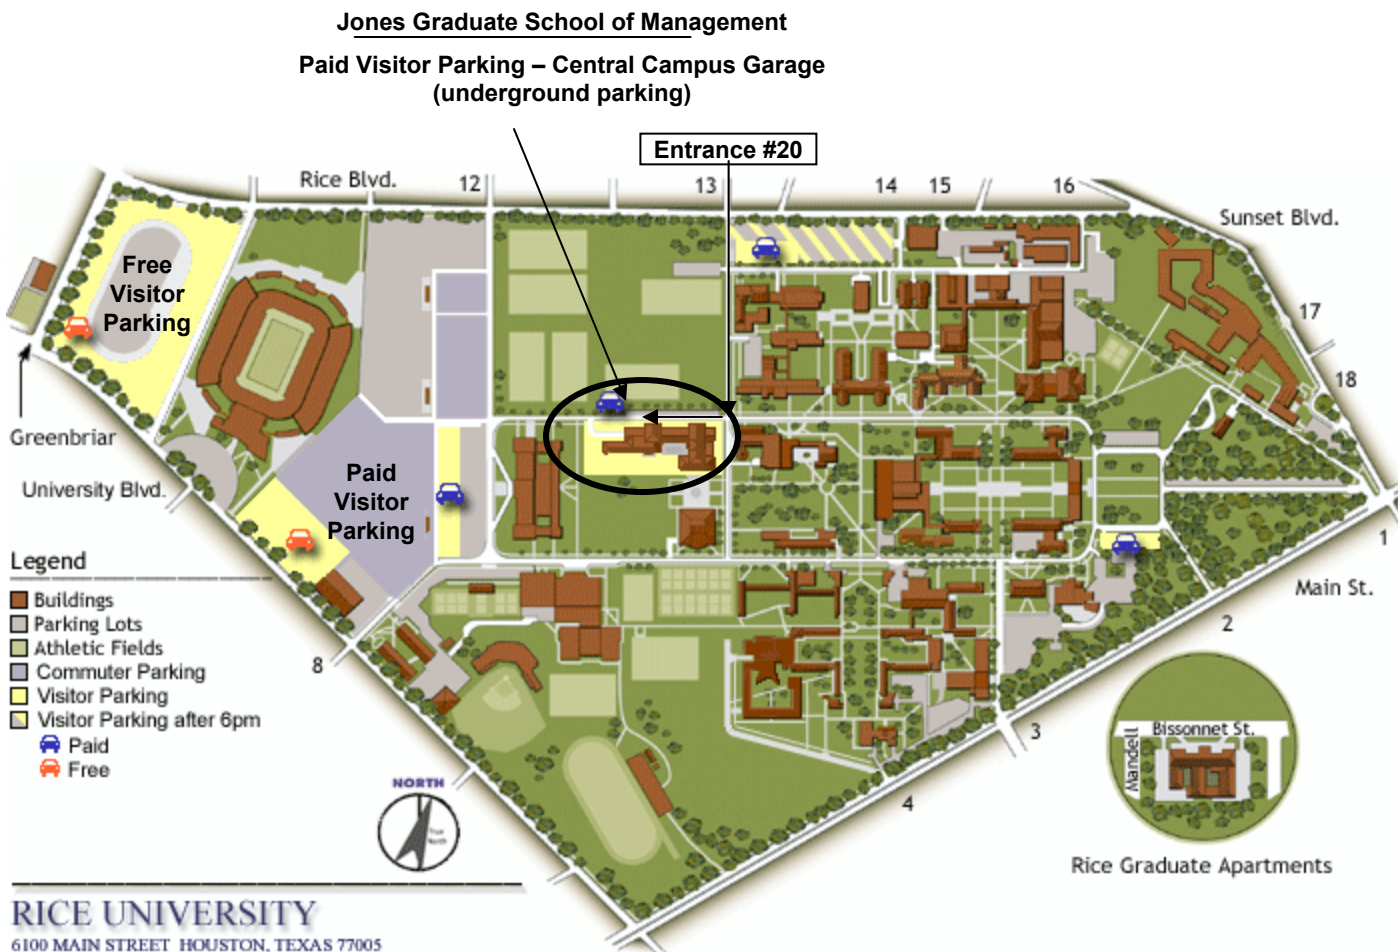

Jones School, Rice University Campus Map and Directions

Directions:

From HW 59, take the **Greenbriar/Shepherd Exit** and head south on Greenbriar. Turn left on **Rice Boulevard** (heading east). Enter campus from **Entrance #20**.

Visitor Parking:

Paid visitor parking is available in the **Central Campus Garage**, the **underground garage** beneath the Jones Graduate School of Management building. To park in this garage, **enter from Rice Boulevard (Entrance #20)**, and turn right at the second stop sign. The building and entrance to the garage will be on your left. Take the elevators at the east end of the garage to the first floor.

Campus Map - Online:

This map of the Rice campus is available at: <http://dacnet.rice.edu/maps/space/>