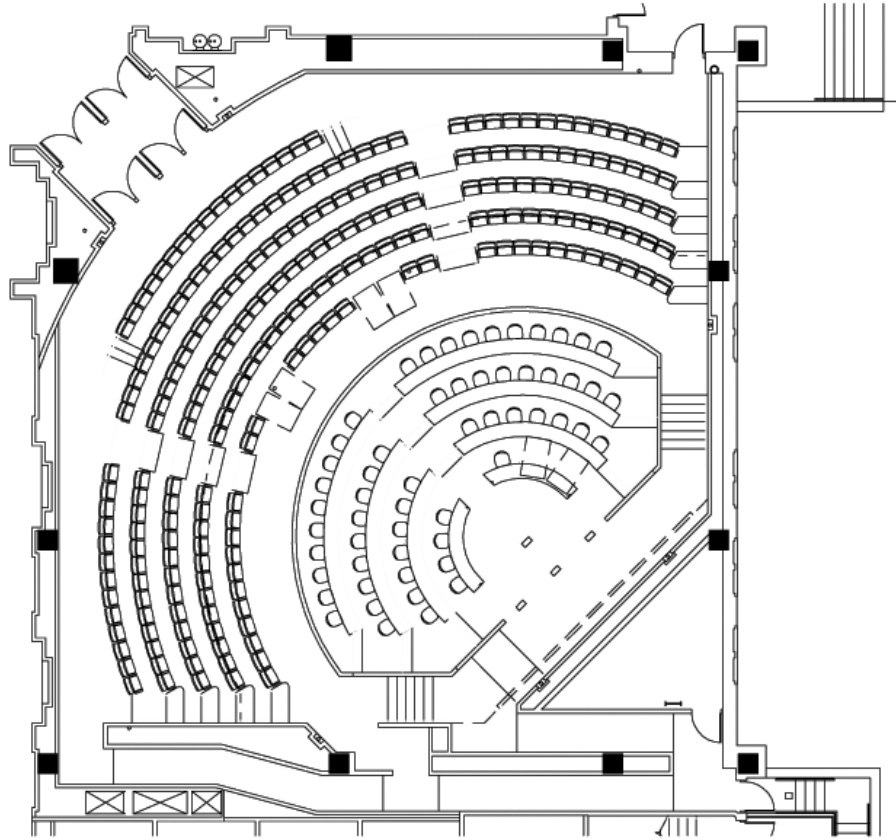

JGS Room Layouts – Shell Auditorium 108 (Ground Floor)

## JGS Room Layouts – Shell Auditorium 208 (Second Floor)